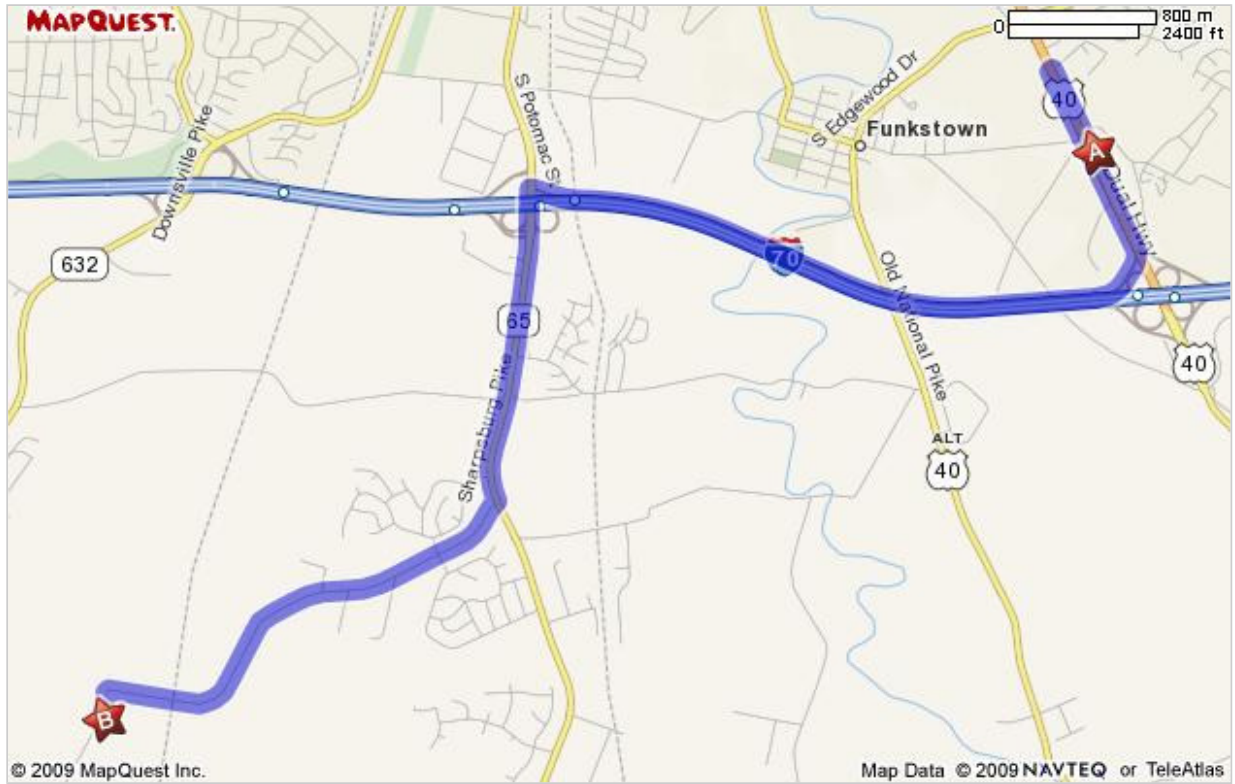

### 1910 Dual Hwy, Hagerstown, MD 21740-6604

- |  |  |                               |
|--|--|-------------------------------|
|  | 1. Start out going <b>NORTHWEST</b> on <b>DUAL HWY / US-40 W / NATIONAL PIKE</b> toward <b>DAY RD.</b> | go 0.4 mi                     |
|  | 2. Make a <b>U-TURN</b> at <b>REDWOOD CIR</b> onto <b>DUAL HWY / US-40 E / NATIONAL PIKE.</b>          | <a href="#">Map</a> go 0.8 mi |
|  | 3. Merge onto <b>I-70 W</b> toward <b>HANCOCK.</b>   | go 2.4 mi                     |
|  | 4. Take the <b>MD-65 S</b> exit, <b>EXIT 29</b> , toward <b>SHARPSBURG.</b>                            | go 0.2 mi                     |
|  | 5. Turn <b>LEFT</b> onto <b>MD-65 S / SHARPSBURG PIKE.</b>   | go 1.3 mi                     |
|  | 6. Turn <b>RIGHT</b> onto <b>COLLEGE RD.</b>   | go 2.0 mi                     |
|  | 7. <b>17641 COLLEGE RD</b> is on the <b>LEFT.</b>  | go 0.0 mi                     |

### 17641 College Rd, Hagerstown, MD 21740-1707

Total Travel Estimate : 7.07 miles - about 12 minutes

Route Map [Hide](#)

[All rights reserved. Use subject to License/Copyright](#) | [Map Legend](#)

Directions and maps are informational only. We make no warranties on the accuracy of their content, road conditions or route usability or expeditiousness. You assume all risk of use. MapQuest and its suppliers shall not be liable to you for any loss or delay resulting from your use of MapQuest. Your use of MapQuest means you agree to our [Terms of Use](#)